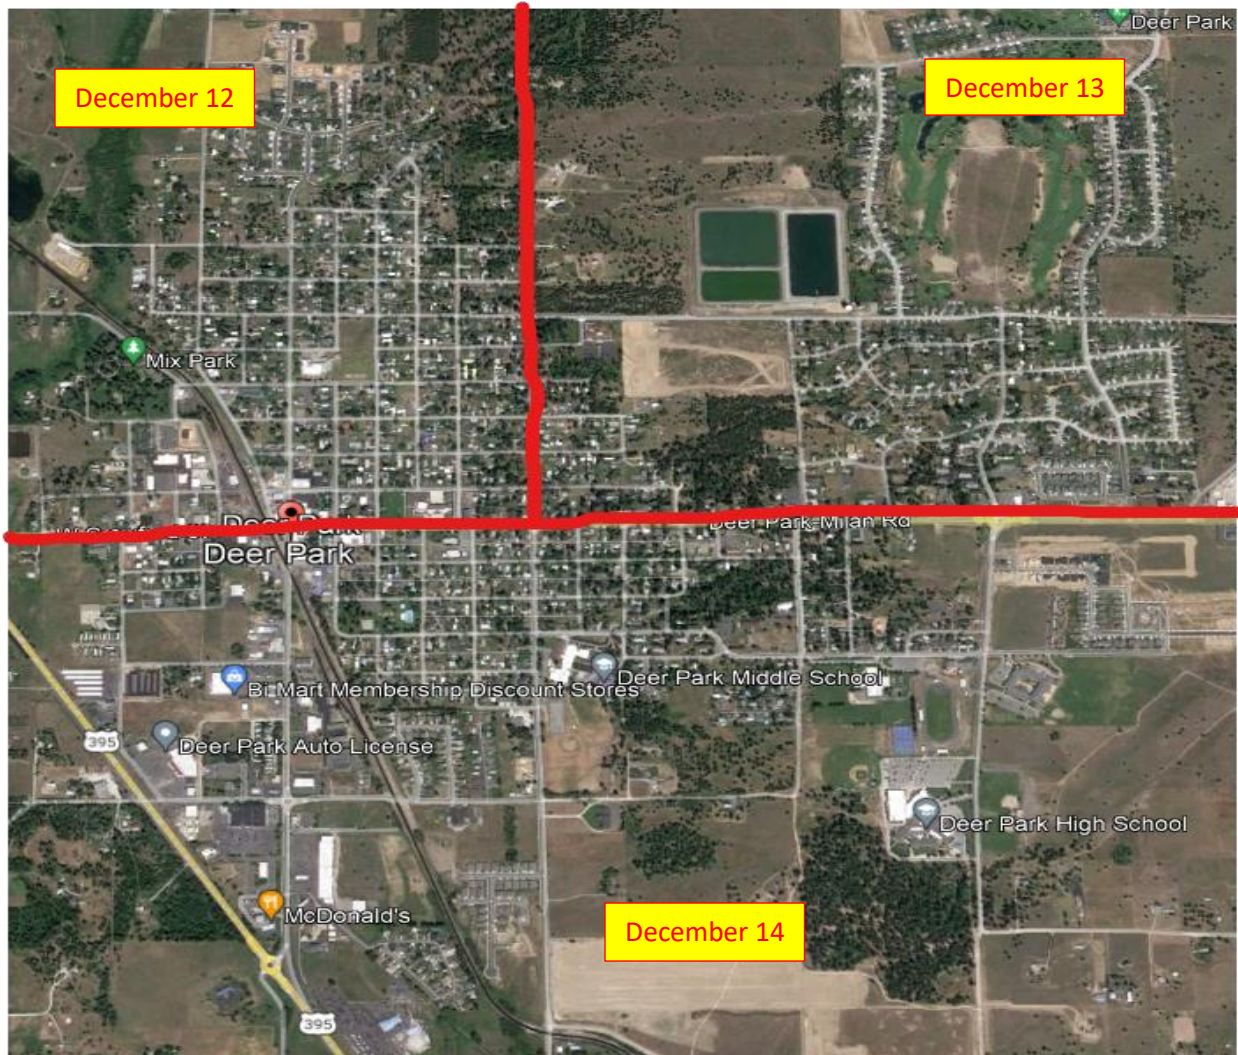

**SANTA WILL BE VISITING THE DEER PARK AREA  
DECEMBER 12, 13 AND 14. EACH NIGHT WILL BE FROM 600  
PM UNTIL 900 PM**

**12/12 - NORTH OF CRAWFORD AND WEST OF COLVILLE**

**12/13 - NORTH OF CRAWFORD AND EAST OF COLVILLE**

**12/14 - SOUTH OF CRAWFORD**

**12/15 WILL BE A MAKE UP DAY IF NEEDED.**